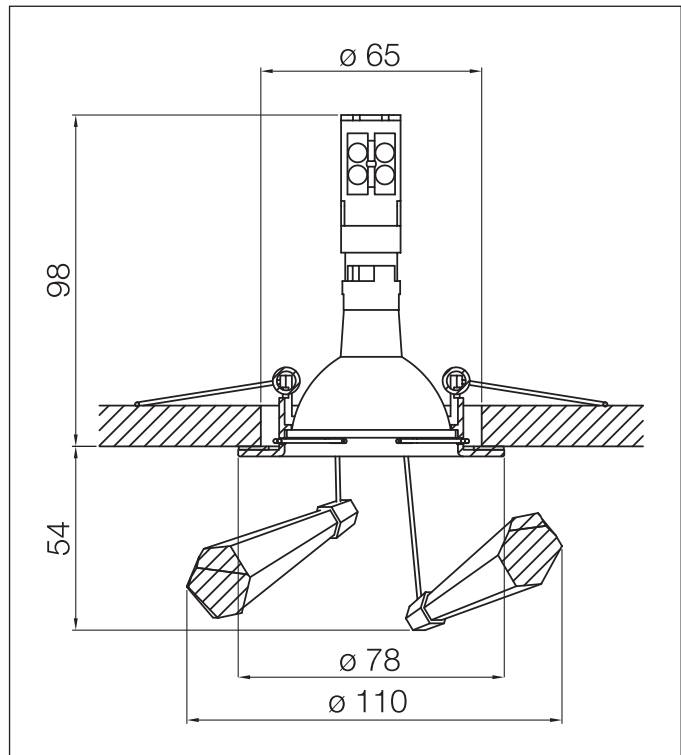

MELODY CRYSTAL AB/CRYSTAL, DECKEN-EINBAULEUCHTE MELODY CRYSTAL AB/CRYSTAL, CEILING RECESSED LUMINAIRE

Crystal 4 Reflex Leuchten verbinden funktionales Licht mit farblich abgestimmten Lichteffekten an der Decke. Die beiden asymmetrisch angeordneten Kristallelemente mit ihren zusätzlich applizierten Chatons wirken zudem außergewöhnlich dekorativ. Crystal 4 Reflex Leuchten eignen sich hervorragend für Räume und Korridore in Hotels ebenso wie in Wohnhäusern.

Empfohlenes Leuchtmittel: Swarovski empfiehlt Osram Decostar 51 IRC, Stiftsockel GU5.3
Ø 51 mm
Einbautiefe: 100 mm
Deckenstärke: 1 - 15 mm
Deckenausschnitt: Ø 65 mm
Artikelgewicht: 240 g

Crystal 4 Reflex luminaires combine functional lighting with colourful atmospheric ceiling effects. The two asymmetrical crystal features, with their extra chaton-cut crystals, are uniquely decorative. Crystal 4 Reflex luminaires provide highly attractive illumination in hotel rooms and corridors as well as homes.

Recommended lamp: Swarovski recommends Osram Decostar 51 IRC, pin base GU5.3
Ø 51 mm
Depth of insertion: 100 mm
Ceiling thickness: 1 - 15 mm
Ceiling opening: Ø 65 mm
Product weight: 240 g

A 8992 NR 500 301 vergoldet
A 8992 NR 500 311 chrom
A 8992 NR 500 321 chrom matt

A 8992 NR 500 301 gold-plated
A 8992 NR 500 311 chrome
A 8992 NR 500 321 chrome matte

Notizen/Notes: