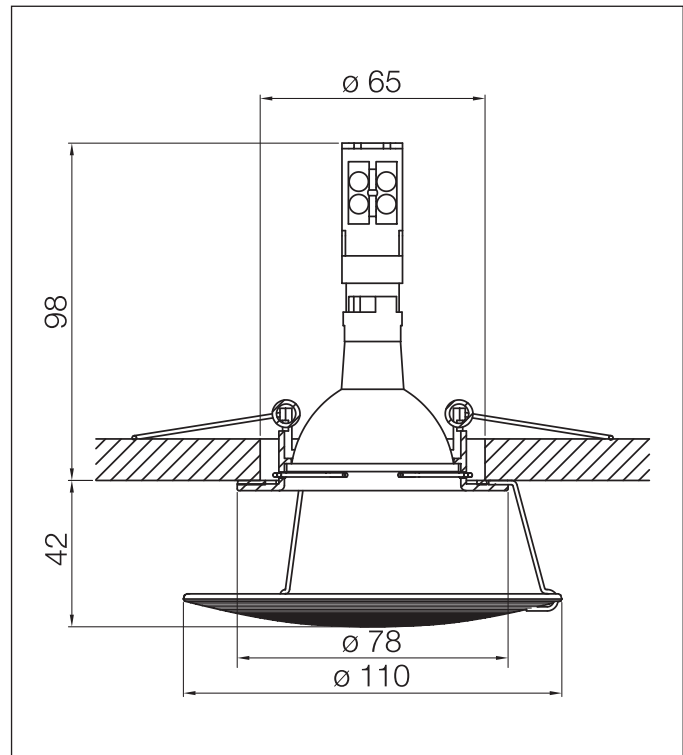

ICE CRYSTAL, DECKEN-EINBAULEUCHE ICE CRYSTAL, CEILING RECESSED LUMINAIRE

Diese dekorativen Leuchten werfen asymmetrische, effektvolle und moderne Reflexionen an die Decke und schaffen eine angenehme, harmonische Lichtstimmung: Die Ice Leuchten mit ihren von Hand applizierten Kristallen eignen sich besonders für Hotelsuiten, Lobbys und Ruhebereiche wie auch für private Schlaf- und Wohnzimmer.

Empfohlenes Leuchtmittel: Swarovski empfiehlt Osram Decostar 51 IRC, Stiftsockel GU5.3
Ø 51 mm
Einbautiefe: 100 mm
Deckenstärke: 1 - 15 mm
Deckenausschnitt: Ø 65 mm
Artikelgewicht: 240 g

These decorative luminaires cast sensational and very stylish asymmetrical reflections onto ceilings, creating a comfortable, harmonious mood. Ice luminaires, with their hand-set crystals, are particularly attractive in hotel suites, lobbies and relaxation areas, as well as in home bedrooms and living rooms.

Recommended lamp: Swarovski recommends Osram Decostar 51 IRC, pin base GU5.3
Ø 51 mm
Depth of insertion: 100 mm
Ceiling thickness: 1 - 15 mm
Ceiling opening: Ø 65 mm
Product weight: 240 g

				CE	PG
	EXCL.	⚡	GU5.3	max. 35W	12V
☀	III	F	🏠	0.5m	WEEE
A 8992 NR 030 014	vergoldet				
A 8992 NR 020 014	chrom				
A 8992 NR 040 014	chrom matt				

				CE	PG
	EXCL.	⚡	GU5.3	max. 35W	12V
☀	III	F	🏠	0.5m	WEEE
A 8992 NR 030 014	gold-plated				
A 8992 NR 020 014	chrome				
A 8992 NR 040 014	chrome matte				

Notizen/Notes: