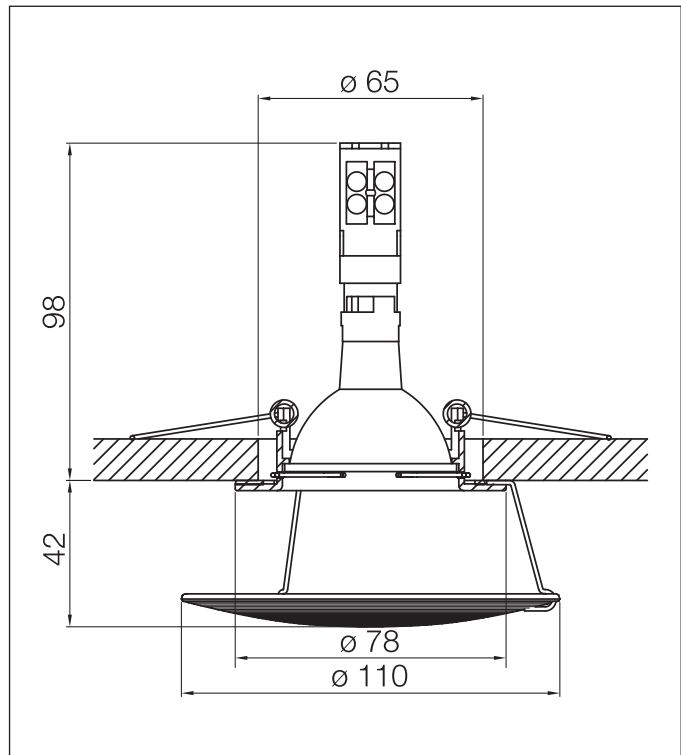

ICE COLORCRYSTAL AB, DECKEN-EINBAULEUCHTE ICE COLORCRYSTAL AB, CEILING RECESSED LUMINAIRE

Diese dekorativen Leuchten werfen asymmetrische, effektvolle und moderne Reflexionen an die Decke und schaffen eine angenehme, harmonische Lichtstimmung: Die Ice Leuchten mit ihren von Hand applizierten Kristallen eignen sich besonders für Hotelsuiten, Lobbys und Ruhebereiche wie auch für private Schlaf- und Wohnzimmer.

Empfohlenes Leuchtmittel: Swarovski empfiehlt Osram Decostar 51 IRC, Stiftsockel GU5.3
Ø 51 mm
Einbautiefe: 100 mm
Deckenstärke: 1 - 15 mm
Deckenausschnitt: Ø 65 mm
Artikelgewicht: 240 g

These decorative luminaires cast sensational and very stylish asymmetrical reflections onto ceilings, creating a comfortable, harmonious mood. Ice luminaires, with their hand-set crystals, are particularly attractive in hotel suites, lobbies and relaxation areas, as well as in home bedrooms and living rooms.

Recommended lamp: Swarovski recommends Osram Decostar 51 IRC, pin base GU5.3
Ø 51 mm
Depth of insertion: 100 mm
Ceiling thickness: 1 - 15 mm
Ceiling opening: Ø 65 mm
Product weight: 240 g

				CE	PG
	EXCL.	⚡	GU5.3	max. 35W	12V
☀️	III	F	🏠	0.5m	WEEE
A 8992 NR 030 015	vergoldet				
A 8992 NR 020 015	chrom				
A 8992 NR 040 015	chrom matt				

				CE	PG
	EXCL.	⚡	GU5.3	max. 35W	12V
☀️	III	F	🏠	0.5m	WEEE
A 8992 NR 030 015	gold-plated				
A 8992 NR 020 015	chrome				
A 8992 NR 040 015	chrome matte				

Notizen/Notes: