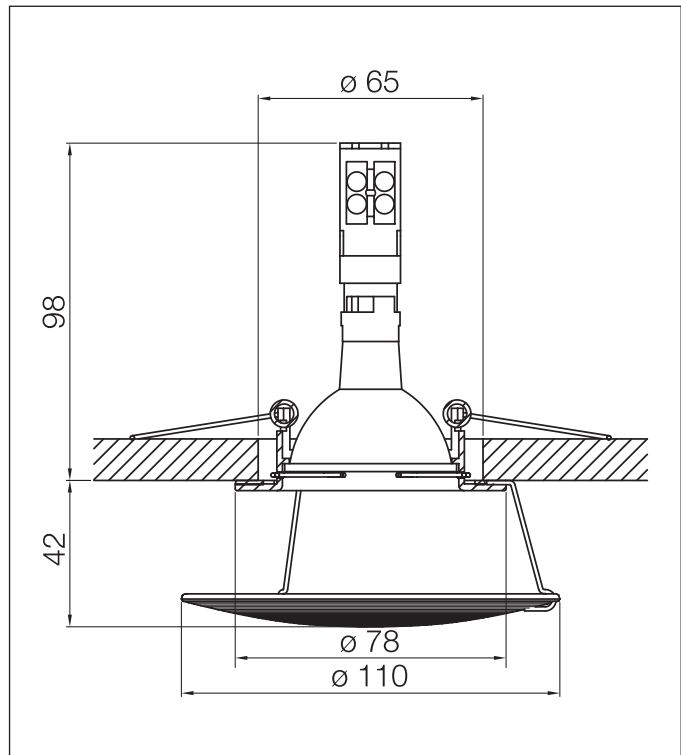

ICE BREEZE MEDIUM SAPPHIRE, DECKEN-EINBAULEUCHE ICE BREEZE MEDIUM SAPPHIRE, CEILING RECESSED LUMINAIRE

Diese dekorativen Leuchten werfen asymmetrische, effektvolle und moderne Reflexionen an die Decke und schaffen eine angenehme, harmonische Lichtstimmung: Die Ice Leuchten mit ihren von Hand applizierten Kristallen eignen sich besonders für Hotelsuiten, Lobbys und Ruhebereiche wie auch für private Schlaf- und Wohnzimmer.

Empfohlenes Leuchtmittel: Swarovski empfiehlt Osram Decostar 51 IRC, Stiftsockel GU5.3
Ø 51 mm
Einbautiefe: 100 mm
Deckenstärke: 1 - 15 mm
Deckenausschnitt: Ø 65 mm
Artikelgewicht: 240 g

These decorative luminaires cast sensational and very stylish asymmetrical reflections onto ceilings, creating a comfortable, harmonious mood. Ice luminaires, with their hand-set crystals, are particularly attractive in hotel suites, lobbies and relaxation areas, as well as in home bedrooms and living rooms.

Recommended lamp: Swarovski recommends Osram Decostar 51 IRC, pin base GU5.3
Ø 51 mm
Depth of insertion: 100 mm
Ceiling thickness: 1 - 15 mm
Ceiling opening: Ø 65 mm
Product weight: 240 g

				CE	PG
	EXCL.	⚡	GU5.3	max. 35W	12V
☀️	III	F	🏠	0.5m	WEEE
A 8992 NR 030 016	vergoldet				
A 8992 NR 020 016	chrom				
A 8992 NR 040 016	chrom matt				

				CE	PG
	EXCL.	⚡	GU5.3	max. 35W	12V
☀️	III	F	🏠	0.5m	WEEE
A 8992 NR 030 016	gold-plated				
A 8992 NR 020 016	chrome				
A 8992 NR 040 016	chrome matte				

Notizen/Notes: